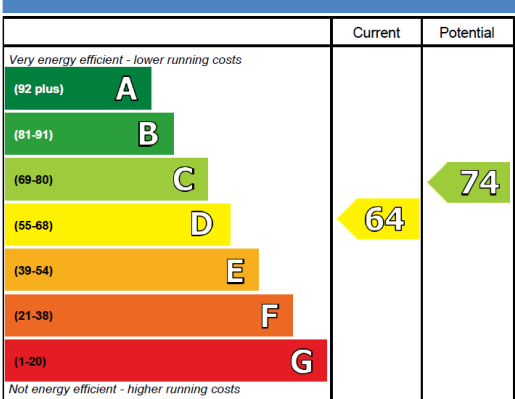

Energy Efficiency Rating

England & Wales EU Directive 2002/91/EC 

Environmental Impact (CO₂) Rating

England & Wales EU Directive 2002/91/EC 