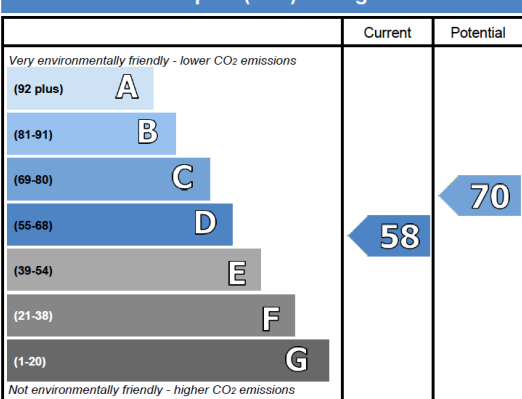

Energy Efficiency Rating

England & Wales EU Directive 2002/91/EC 

Environmental Impact (CO₂) Rating

England & Wales EU Directive 2002/91/EC 